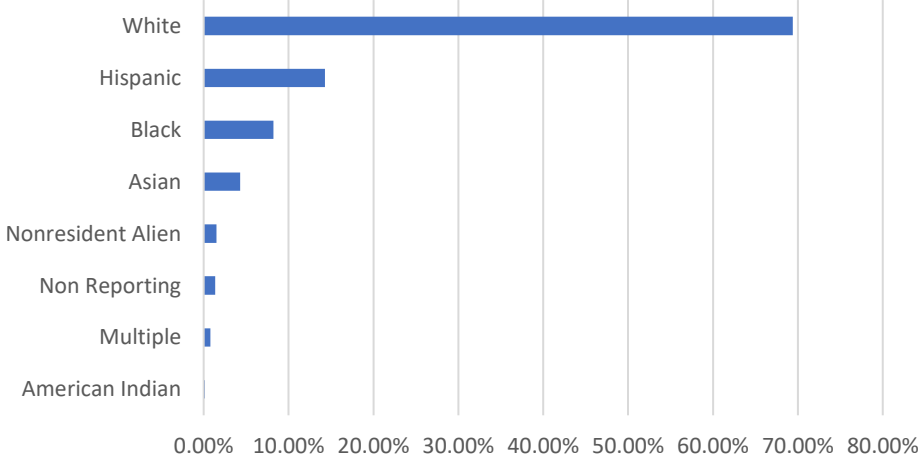

TEAMS EMPLOYEES

Composition of Female TEAMS Employees

1	0.14%	American Indian
2	0.80%	Multiple
3	1.36%	Non-Reporting
4	1.50%	Non-Resident Alien
5	4.30%	Asian
6	8.20%	Black
7	14.30%	Hispanic
8	69.40%	White

Composition of MALE TEAMS Employees

1	0.20%	Polynesian
2	0.52%	American Indian
3	1.05%	Multiple
4	2.10%	Non-Reporting
5	4.60%	Non-Resident Alien
6	4.73%	Black
7	4.91%	Asian
8	12.90%	Hispanic
9	69.0%	White