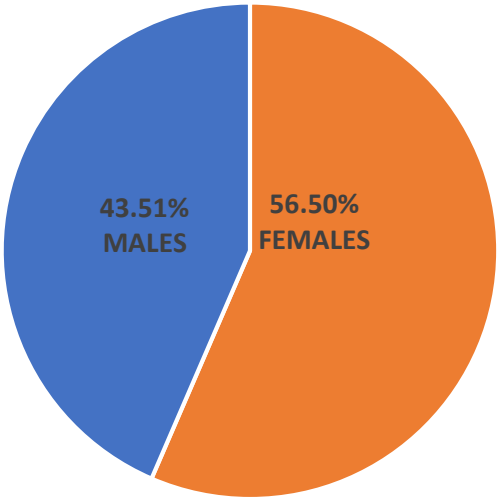

TEAMS EMPLOYEES

Composition of Female TEAMS Employees

1	0.14%	American Indian
2	0.80%	Multiple
3	1.36%	Non-Reporting
4	1.50%	Non-Resident Alien
5	4.30%	Asian
6	8.20%	Black
7	14.30%	Hispanic
8	69.40%	White

Composition of MALE TEAMS Employees

1	0.20%	Polynesian
2	0.52%	American Indian
3	1.05%	Multiple
4	2.10%	Non-Reporting
5	4.60%	Non-Resident Alien
6	4.73%	Black
7	4.91%	Asian
8	12.90%	Hispanic
9	69.0%	White