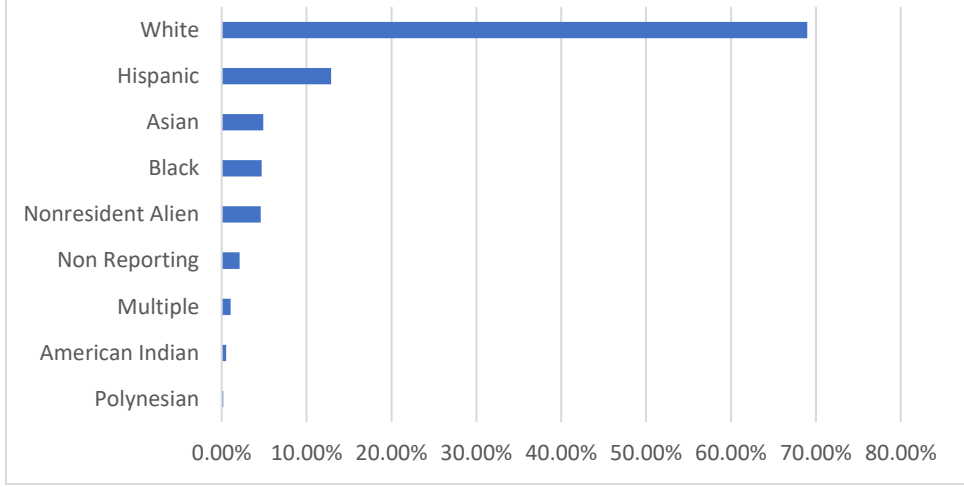

TEAMS EMPLOYEES

Composition of Female TEAMS Employees

1	0.14%	American Indian
2	0.80%	Multiple
3	1.36%	Non-Reporting
4	1.50%	Non-Resident Alien
5	4.30%	Asian
6	8.20%	Black
7	14.30%	Hispanic
8	69.40%	White

Composition of MALE TEAMS Employees

1	0.20%	Polynesian
2	0.52%	American Indian
3	1.05%	Multiple
4	2.10%	Non-Reporting
5	4.60%	Non-Resident Alien
6	4.73%	Black
7	4.91%	Asian
8	12.90%	Hispanic
9	69.0%	White